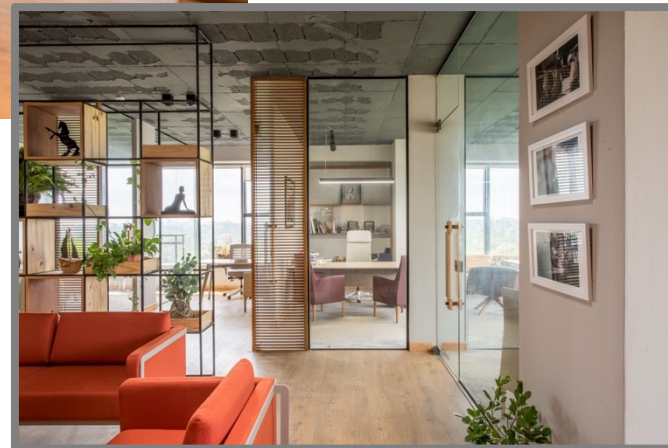

"The client gave me a free hand to design and implement this sleek and urban office space"

Atreyee