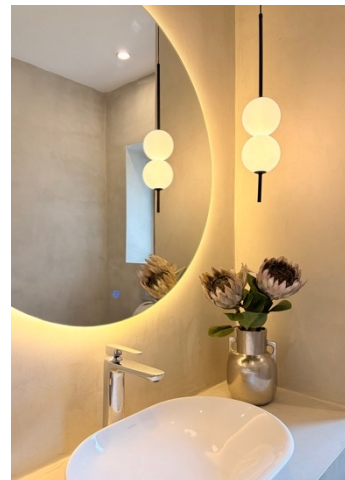

THE OTHER VILLA

THE MINIMALIST HOME