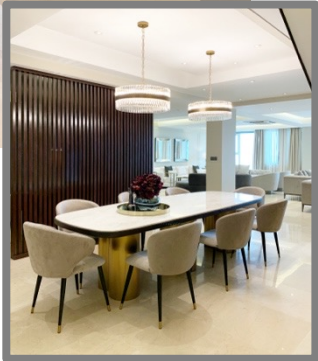

THE CONDO

OCEAN VIEW DUPLEX