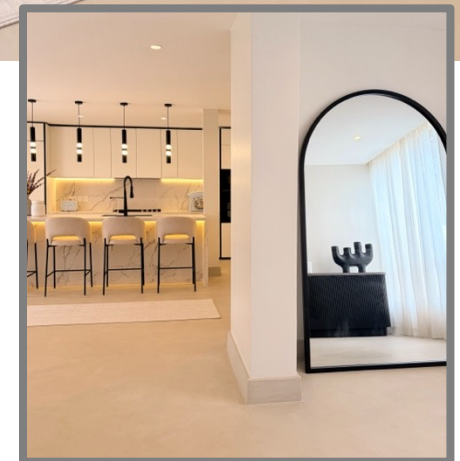

THE OTHER VILLA

THE MINIMALIST HOME