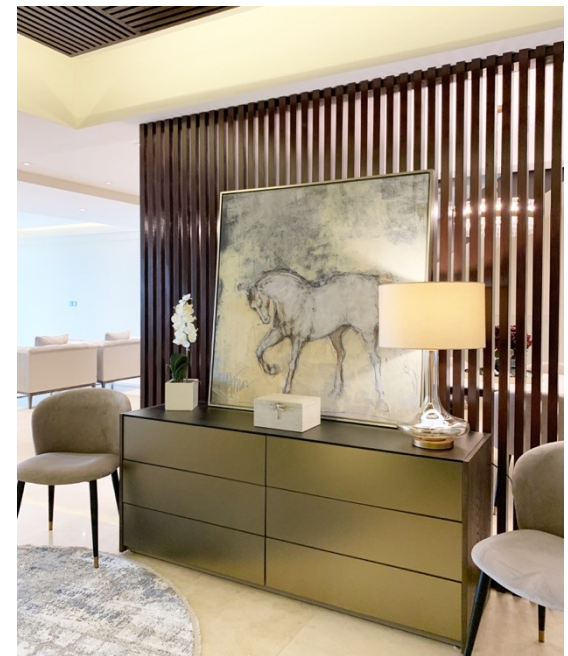

THE CONDO

OCEAN VIEW DUPLEX